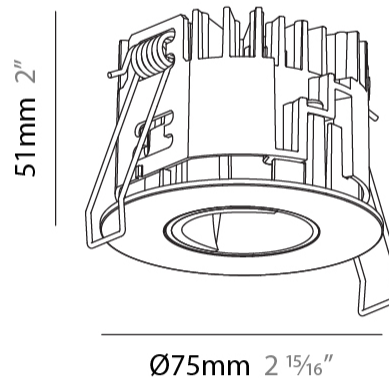

GENERAL

Series: Oiko Pro
Subseries: Oiko Pro Wallwash
Brand: Prolicht
Division: Architectural
Mounting Type: Recessed
Mounting Location: Ceiling
Subcategory: Downlight

PHYSICAL

Shape: Round
Diameter (mm): 75
Diameter (in): 2 ¹⁵/₁₆
Height (mm): 51
Height (in): 2
Ceiling Thickness (mm): 1 - 25
Ceiling Thickness (in): 1/16 - 1 3/16
Min. Recessing Depth (mm): 55
Min. Recessing Depth (in): 2 ³/₁₆
Light Distribution: Downlight
Fixture Finish: SSR / BKV / CWI / CRY / HAB / UFT / ITA / RUA / FTG / MYG / LOD / PUS / FRO / FUP / KIA / POP / BLS / SPG / MEY / GOH / GUM / CHC / COM / ABZ / JAG / OBR / MOS / ROR
Fixture Material: Aluminum Die Cast
Cut-out Measurements: 68mm / 2 11/16" Diameter

ELECTRICAL

Lamp Type: LED (Zhaga Standard)
Input Wattage (W): 16
Total Output Wattage (W): 14.6
Dimming: Tri-Mode (Non-Dimming and Phase Dimming (120Vac only) and 0-10V Dimming)
Driver Included: No
Driver Location: Recessed Housing
Driver Type: Constant Current - Universal
Driver Class: Class 2
Housing: See Components
Input Voltage (V): 120 - 277
Constant Current (MA): 350

LED

Color Temperature (*K): 2700 / 3000 / 3500 / 4000
Max. Delivered Lumen (lm): 1302 / 1383 / 1449 / 1462
Nominal Lumen (lm): 1566 / 1665 / 1743 / 1759
CRI: >90 CRI
Lamp Life (hrs): 50000

OPTICAL

Adjustability: Fixed

RATINGS AND CERTIFICATIONS

Certified By: Certified for North American Standards
IP rating: IP20