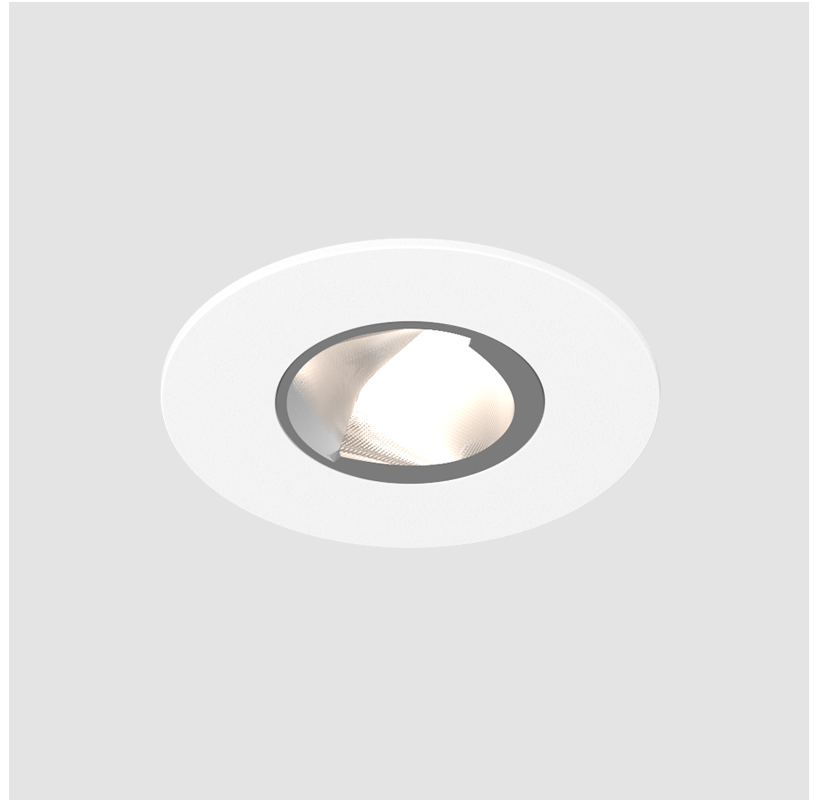

GENERAL

Series: Oiko Pro
Subseries: Oiko Pro Wallwash
Brand: Prolicht
Division: Architectural
Mounting Type: Recessed
Mounting Location: Ceiling
Subcategory: Downlight

PHYSICAL

Shape: Round
Diameter (mm): 75
Diameter (in): 2 ¹⁵/₁₆
Height (mm): 51
Height (in): 2
Ceiling Thickness (mm): 1 - 25
Ceiling Thickness (in): 1/16 - 1 3/16
Min. Recessing Depth (mm): 55
Min. Recessing Depth (in): 2 ³/₁₆
Light Distribution: Downlight
Fixture Finish: SSR / BKV / CWI / CRY / HAB / UFT / ITA / RUA / FTG / MYG / LOD / PUS / FRO / FUP / KIA / POP / BLS / SPG / MEY / GOH / GUM / CHC / COM / ABZ / JAG / OBR / MOS / ROR
Fixture Material: Aluminum Die Cast
Cut-out Measurements: 68mm / 2 11/16" Diameter

ELECTRICAL

Lamp Type: LED (Zhaga Standard)
Input Wattage (W): 16
Total Output Wattage (W): 14.6
Dimming: Tri-Mode (Non-Dimming and Phase Dimming (120Vac only) and 0-10V Dimming)
Driver Included: No
Driver Location: Recessed Housing
Driver Type: Constant Current - Universal
Driver Class: Class 2
Housing: See Components
Input Voltage (V): 120 - 277
Constant Current (MA): 350

LED

Color Temperature (*K): 2700 / 3000 / 3500 / 4000
Max. Delivered Lumen (lm): 1302 / 1383 / 1449 / 1462
Nominal Lumen (lm): 1566 / 1665 / 1743 / 1759
CRI: >90 CRI
Lamp Life (hrs): 50000

OPTICAL

Adjustability: Fixed

RATINGS AND CERTIFICATIONS

Certified By: Certified for North American Standards
IP rating: IP20